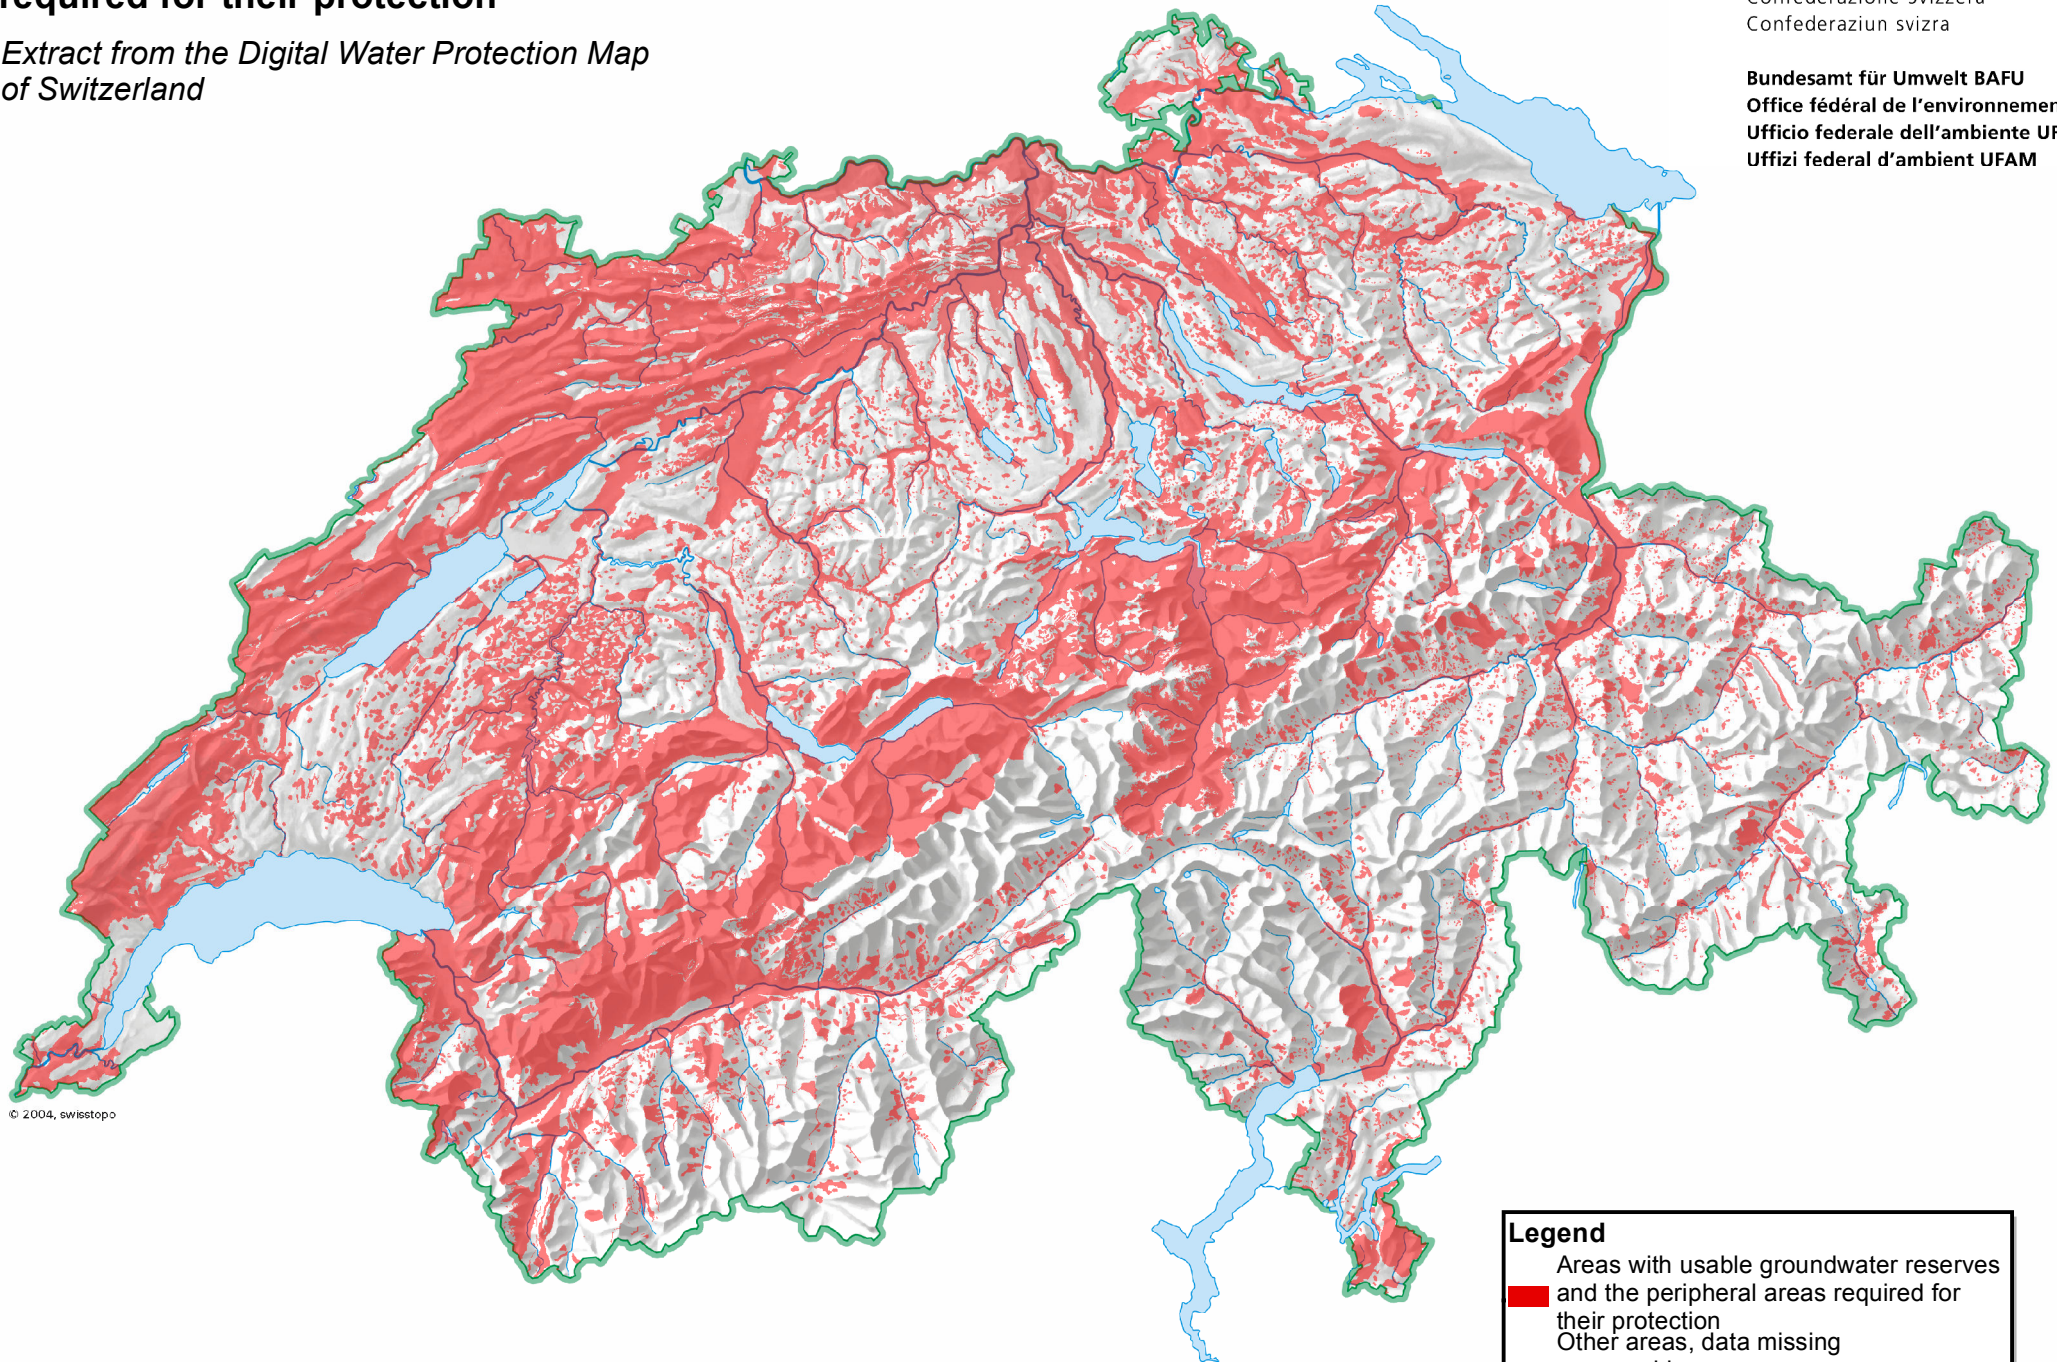

Areas with usable groundwater reserves and the peripheral areas required for their protection

Extract from the Digital Water Protection Map of Switzerland

Schweizerische Eidgenossenschaft
Confédération suisse
Confederazione Svizzera
Confederaziun svizra

Bundesamt für Umwelt BAFU
Office fédéral de l'environnement OFEV
Ufficio federale dell'ambiente UFAM
Uffizi federal d'ambient UFAM

© 2004, swisstopo

Legend

- Areas with usable groundwater reserves and the peripheral areas required for their protection
- Other areas, data missing or unusable