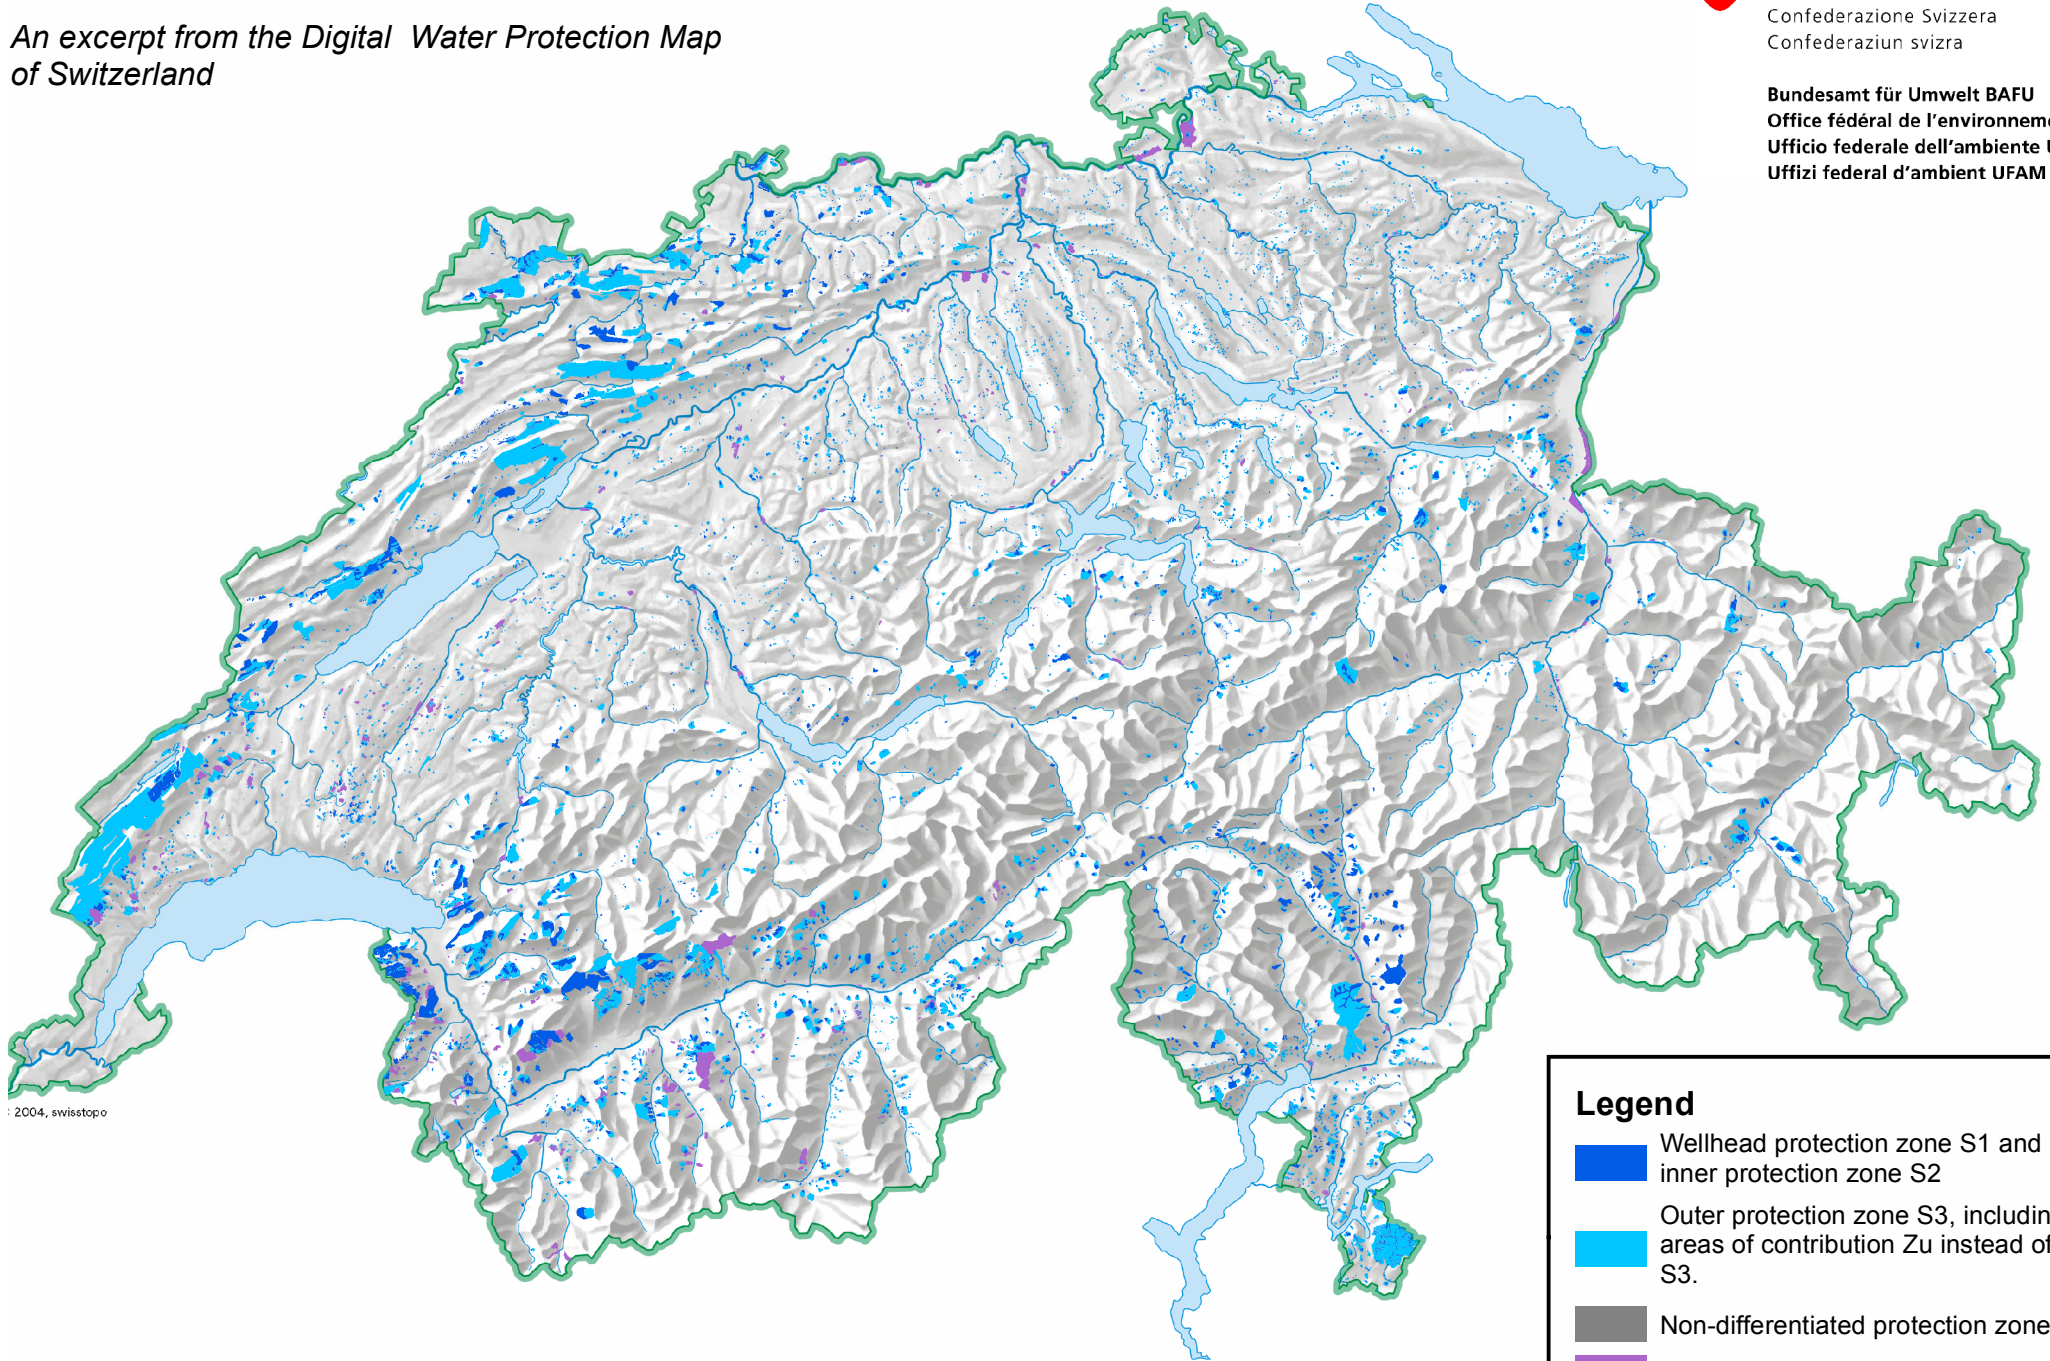

Groundwater protection zones and areas

An excerpt from the Digital Water Protection Map of Switzerland

Schweizerische Eidgenossenschaft
Confédération suisse
Confederazione Svizzera
Confederaziun svizra

Bundesamt für Umwelt BAFU
Office fédéral de l'environnement OFEV
Ufficio federale dell'ambiente UFAM
Uffizi federal d'ambient UFAM

© 2004, swisstopo

Legend

- Wellhead protection zone S1 and inner protection zone S2
- Outer protection zone S3, including areas of contribution Zu instead of S3.
- Non-differentiated protection zone S
- Groundwater protection area